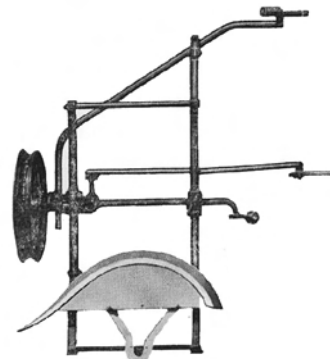

MELBOURNE DUSTING SIDECARS

ALL STEEL BODIES - WITH OR WITHOUT DOORS - AUSTRALIAN MADE
CHASSIS & SPARE PARTS - WINDSCREENS - STORM APRONS - MUD GUARDS

BODY STYLES

Dusting Tourer

Dusting Tourer

Vauxhall Tourer

Vauxhall Roadster

OTHER STYLES

HARLEY DAVIDSON 1924 - 1950'S GOULDING 1920 - 1940'S

CHASSIS

P.O. Box 4134 East Burwood, Victoria 3151

PHONE: (03) 5780 2097

MOB: 0419 371 683